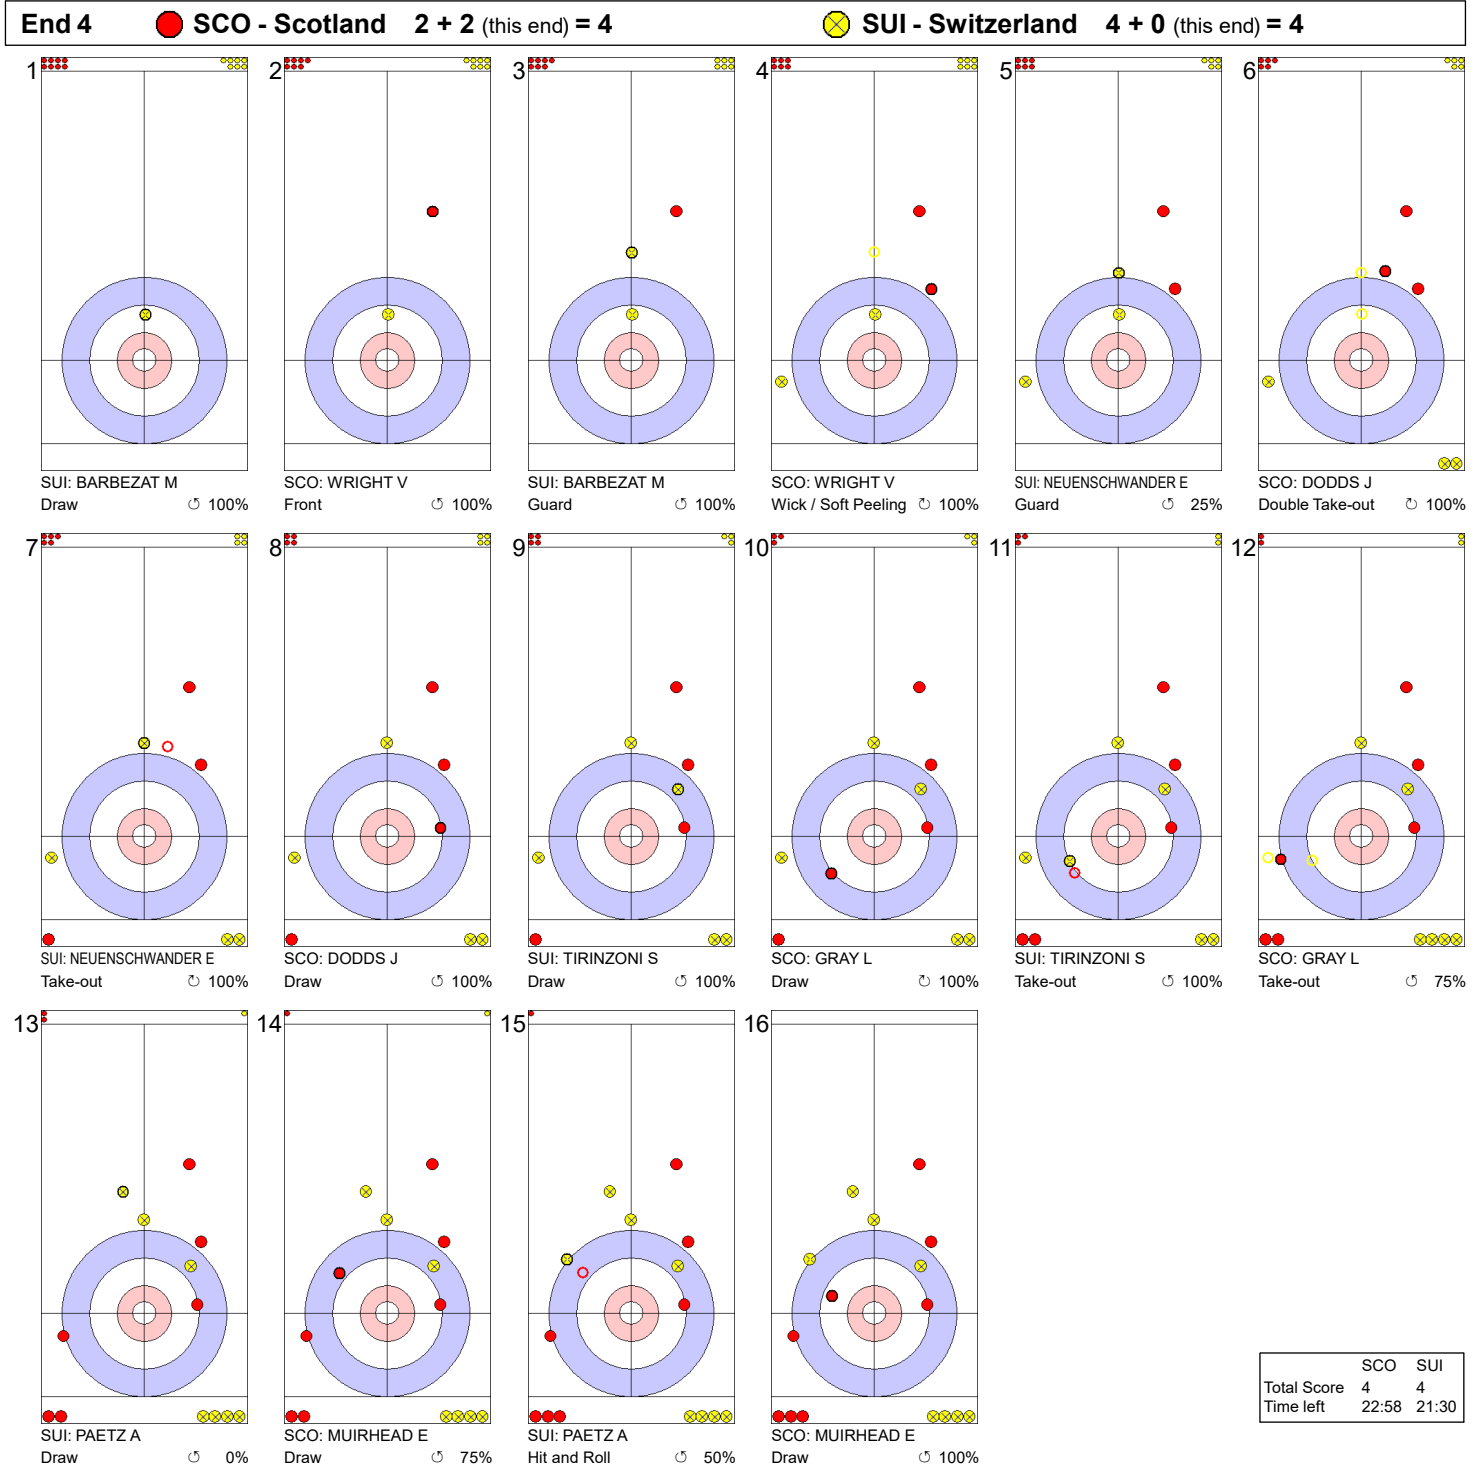

**Game - Shot by Shot**

**Legend:**  
 ↻ Clockwise      ↺ Counter-clockwise      - Not considered

**Game - Shot by Shot**

**Legend:**  
 Clockwise      Counter-clockwise      - Not considered

**Game - Shot by Shot**

**Legend:**  
 ⤷ Clockwise      ⤶ Counter-clockwise      - Not considered

Game - Shot by Shot

Legend: ⌚ Clockwise      ⌚ Counter-clockwise      - Not considered

**Game - Shot by Shot**

**Legend:**  
 ↻ Clockwise      ↺ Counter-clockwise      - Not considered

**Game - Shot by Shot**

**Legend:**  
 Clockwise    Counter-clockwise    - Not considered

**Game - Shot by Shot**

**Legend:**  
 ↻ Clockwise      ↺ Counter-clockwise      - Not considered

**Game - Shot by Shot**

	SCO	SUI
Total Score	7	6
Time left	07:34	06:57

**Legend:**  
 Clockwise      Counter-clockwise      - Not considered

**Game - Shot by Shot**

**Legend:**  
 ↻ Clockwise      ↺ Counter-clockwise      - Not considered