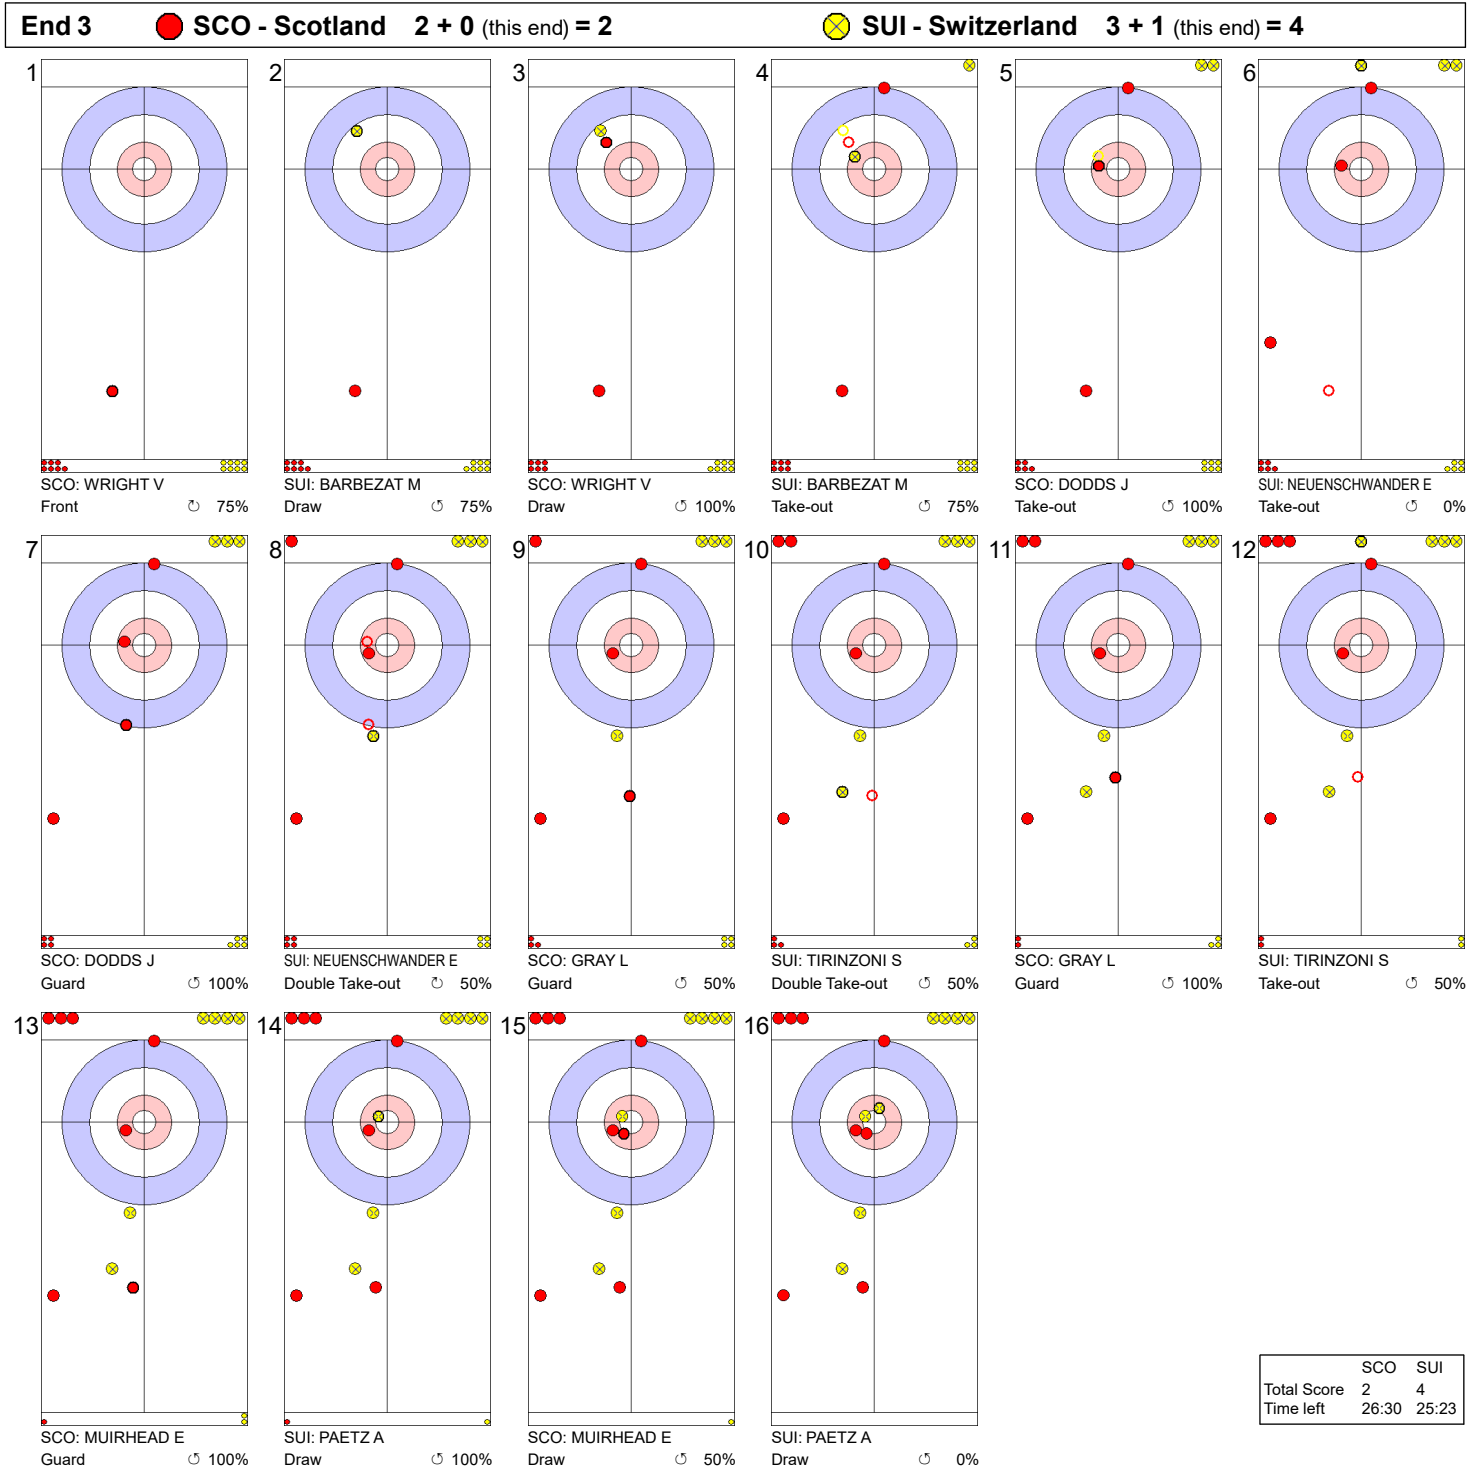

**Game - Shot by Shot**

**Legend:**  
 ↻ Clockwise      ↺ Counter-clockwise      - Not considered

**Game - Shot by Shot**

**Legend:**  
 Clockwise      Counter-clockwise      - Not considered

**Game - Shot by Shot**

**Legend:**  
 ⤷ Clockwise      ⤶ Counter-clockwise      - Not considered

Game - Shot by Shot

Legend: ⌚ Clockwise      ⌚ Counter-clockwise      - Not considered

**Game - Shot by Shot**

**Legend:**  
 ↻ Clockwise      ↺ Counter-clockwise      - Not considered

**Game - Shot by Shot**

**Legend:**  
 Clockwise    Counter-clockwise    - Not considered

**Game - Shot by Shot**

**Legend:**  
 ↻ Clockwise      ↺ Counter-clockwise      - Not considered

**Game - Shot by Shot**

	SCO	SUI
Total Score	7	6
Time left	07:34	06:57

**Legend:**  
 Clockwise      Counter-clockwise      - Not considered

**Game - Shot by Shot**

**Legend:**  
 ↻ Clockwise      ↺ Counter-clockwise      - Not considered