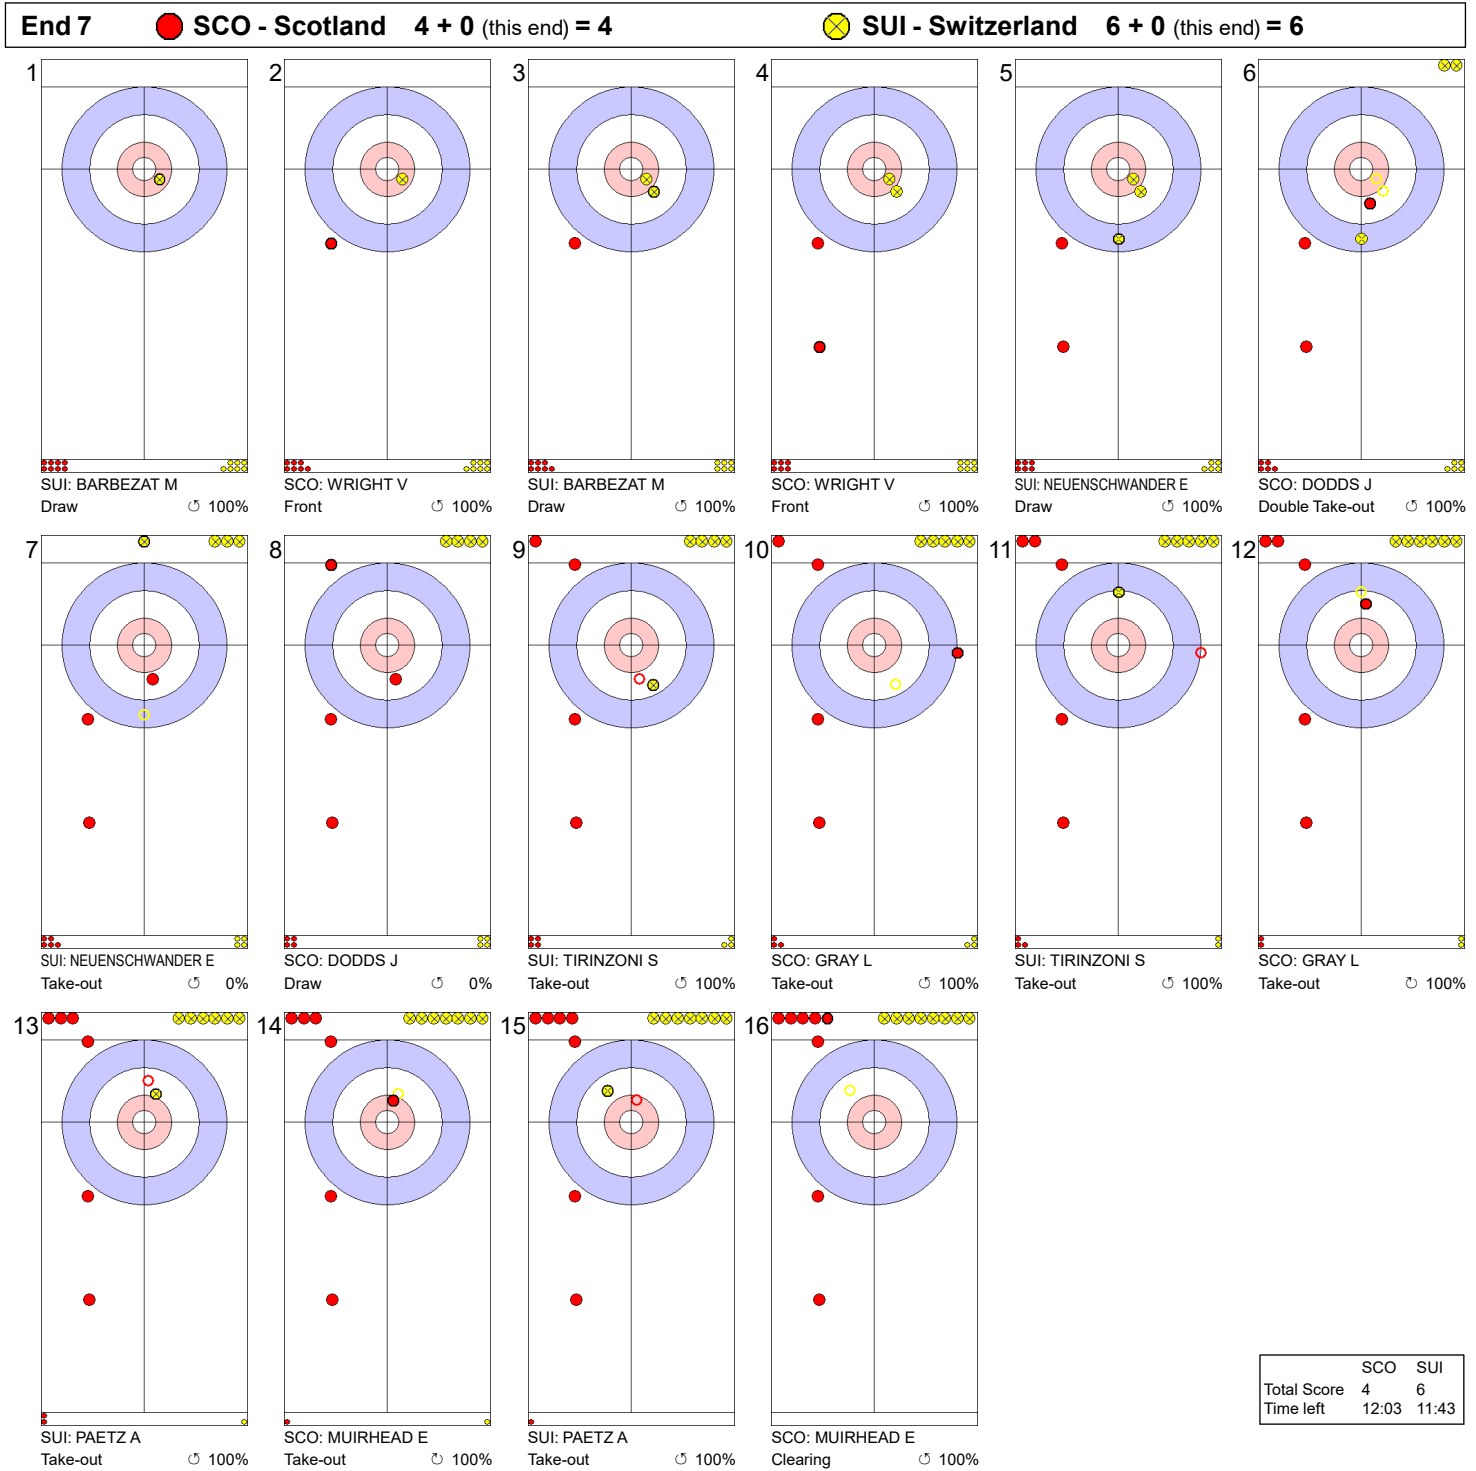

**Game - Shot by Shot**

**Legend:**  
 ↻ Clockwise      ↺ Counter-clockwise      - Not considered

**Game - Shot by Shot**

**Legend:**  
 Clockwise      Counter-clockwise      - Not considered

**Game - Shot by Shot**

**Legend:**  
 ⤷ Clockwise      ⤶ Counter-clockwise      - Not considered

Game - Shot by Shot

Legend: ⌚ Clockwise      ⌚ Counter-clockwise      - Not considered

**Game - Shot by Shot**

**Legend:**  
 ↻ Clockwise      ↺ Counter-clockwise      - Not considered

**Game - Shot by Shot**

**Legend:**  
 Clockwise    Counter-clockwise    - Not considered

**Game - Shot by Shot**

**Legend:**  
 ↻ Clockwise      ↺ Counter-clockwise      - Not considered

**Game - Shot by Shot**

	SCO	SUI
Total Score	7	6
Time left	07:34	06:57

**Legend:**  
 Clockwise      Counter-clockwise      - Not considered

**Game - Shot by Shot**

**Legend:**  
 ↻ Clockwise      ↺ Counter-clockwise      - Not considered