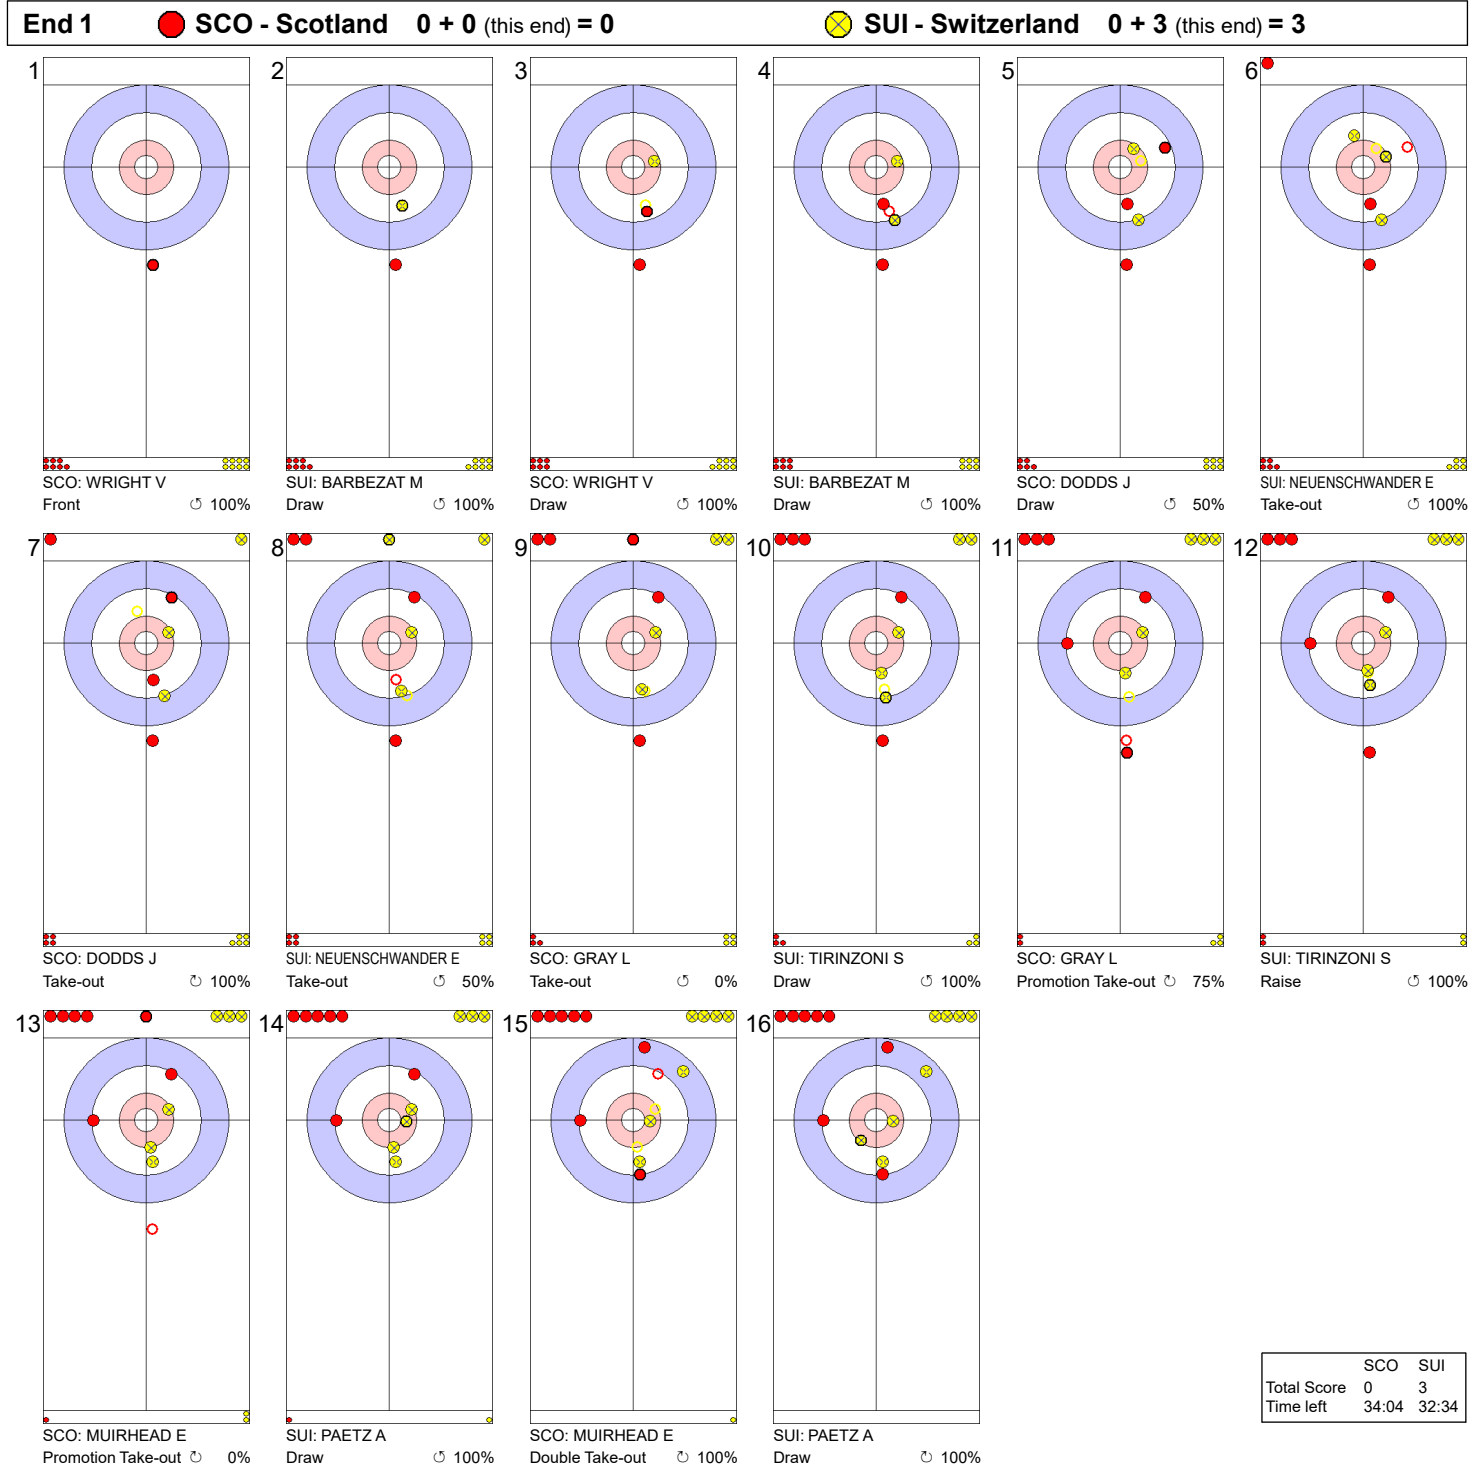

**Game - Shot by Shot**

**Legend:**  
 ↻ Clockwise      ↺ Counter-clockwise      - Not considered

**Game - Shot by Shot**

**Legend:**  
 Clockwise      Counter-clockwise      - Not considered

**Game - Shot by Shot**

**Legend:**  
 ⤷ Clockwise      ⤶ Counter-clockwise      - Not considered

Game - Shot by Shot

Legend: ⌚ Clockwise      ⌚ Counter-clockwise      - Not considered

**Game - Shot by Shot**

**Legend:**  
 ↻ Clockwise      ↺ Counter-clockwise      - Not considered

**Game - Shot by Shot**

**Legend:**  
 Clockwise    Counter-clockwise    - Not considered

**Game - Shot by Shot**

**Legend:**  
 ↻ Clockwise      ↺ Counter-clockwise      - Not considered

**Game - Shot by Shot**

	SCO	SUI
Total Score	7	6
Time left	07:34	06:57

**Legend:**  
 Clockwise      Counter-clockwise      - Not considered

**Game - Shot by Shot**

**Legend:**  
 ↻ Clockwise      ↺ Counter-clockwise      - Not considered