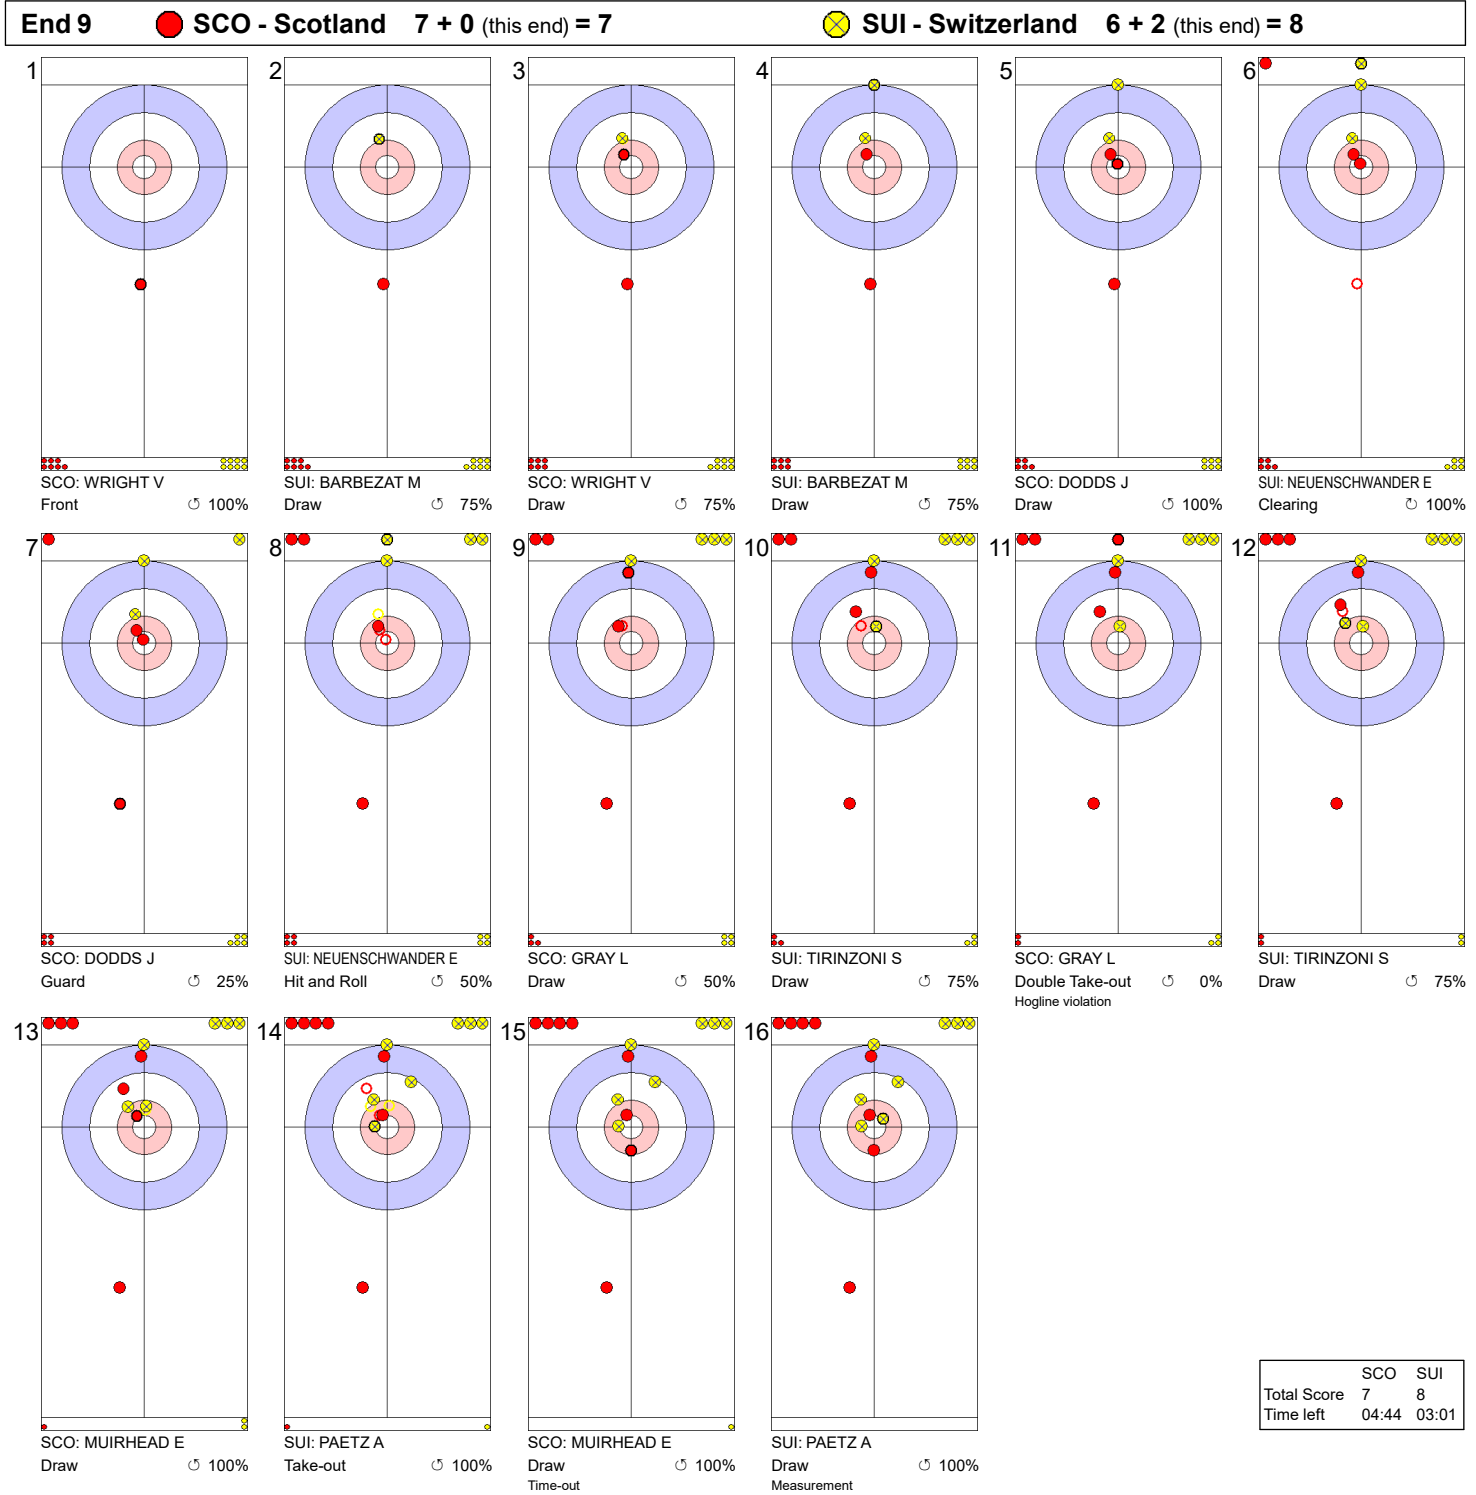

**Legend:**  
 ⤷ Clockwise      ⤶ Counter-clockwise      - Not considered

Game - Shot by Shot

Legend: ⌚ Clockwise      ⌚ Counter-clockwise      - Not considered

**Game - Shot by Shot**

**Legend:**  
 ↻ Clockwise      ↺ Counter-clockwise      - Not considered

**Game - Shot by Shot**

**Legend:**  
 Clockwise    Counter-clockwise    - Not considered

**Game - Shot by Shot**

**Legend:**  
 ↻ Clockwise      ↺ Counter-clockwise      - Not considered

**Game - Shot by Shot**

	SCO	SUI
Total Score	7	6
Time left	07:34	06:57

**Legend:**  
 Clockwise      Counter-clockwise      - Not considered

**Game - Shot by Shot**

**Legend:**  
 ↻ Clockwise      ↺ Counter-clockwise      - Not considered

**Game - Shot by Shot**

	SCO	SUI
Total Score	9	8
Time left	01:00	00:40

**Legend:**  
 Clockwise     
 Counter-clockwise     
 - Not considered