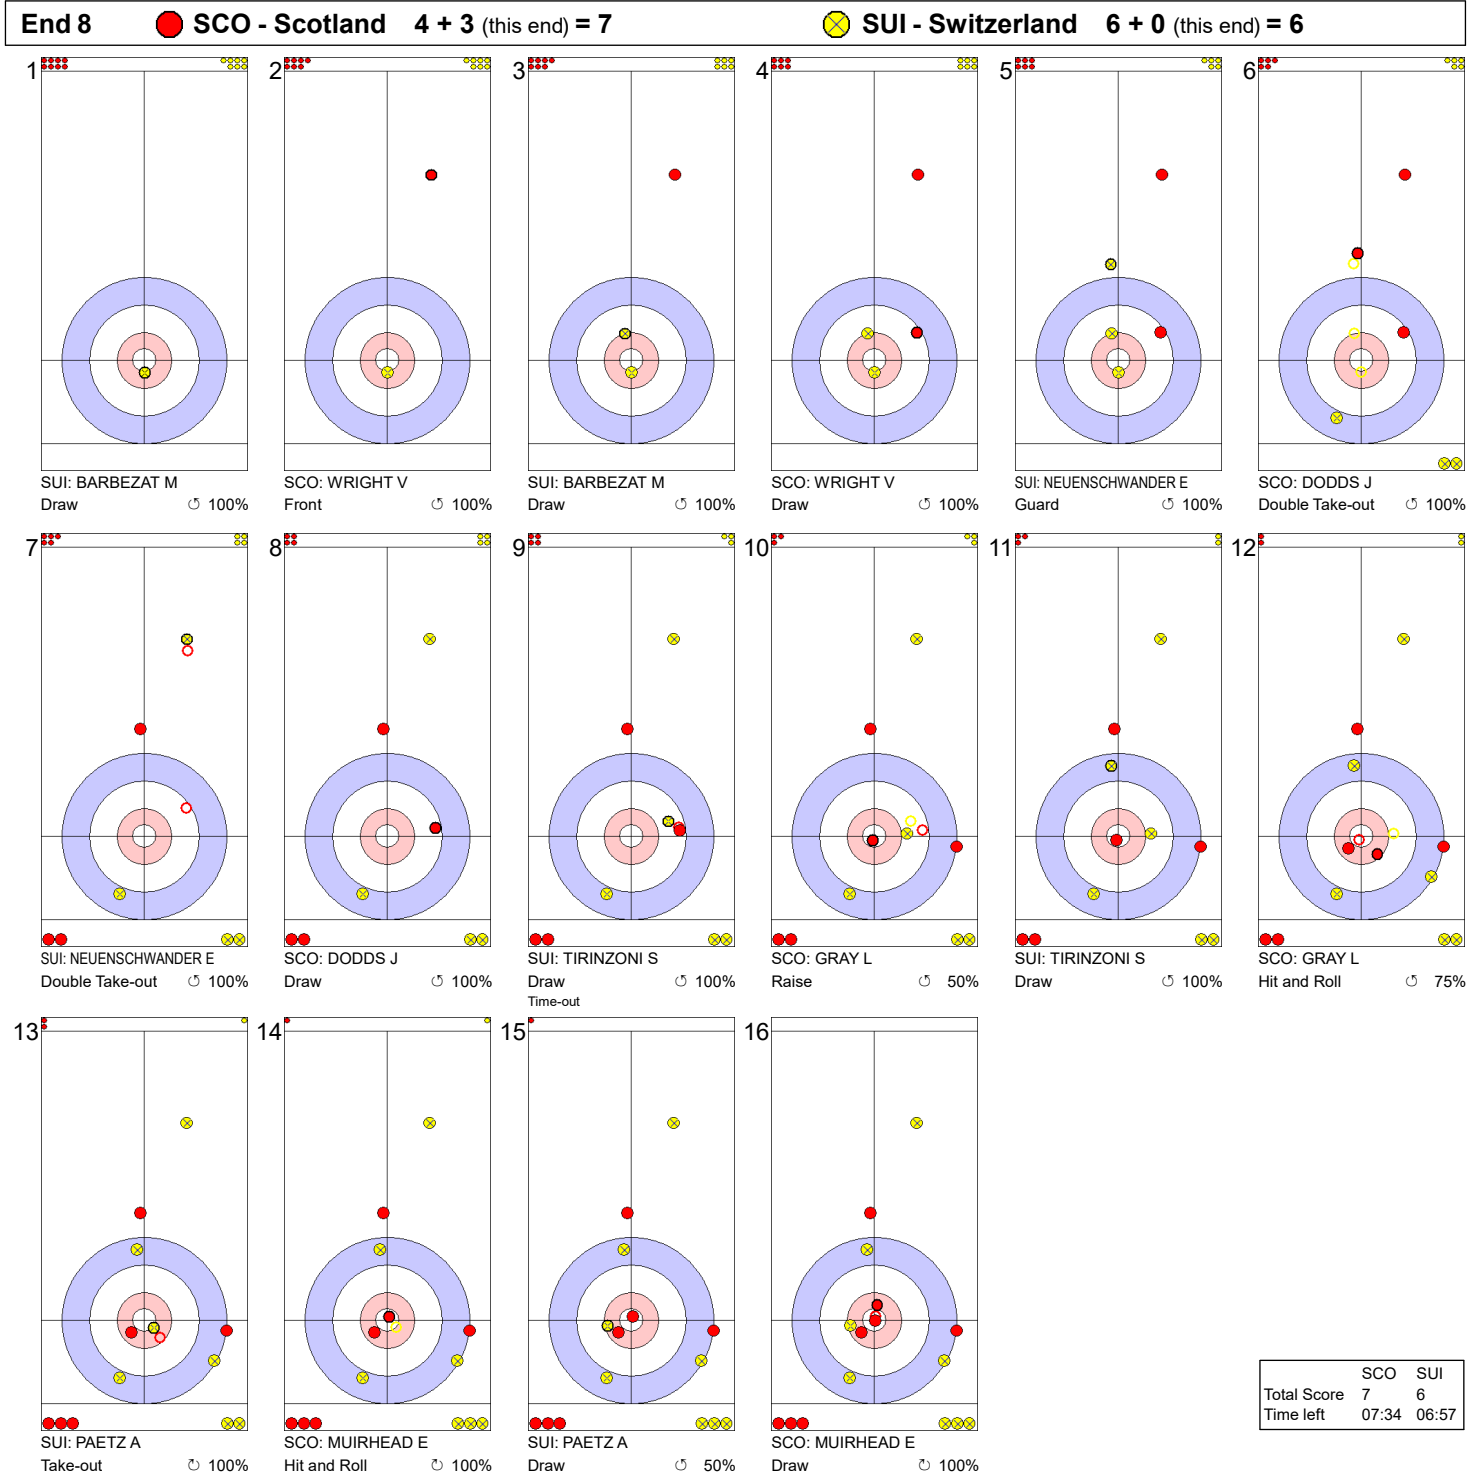

**Legend:**  
 ⤷ Clockwise      ⤶ Counter-clockwise      - Not considered

Game - Shot by Shot

Legend: ⌚ Clockwise      ⌚ Counter-clockwise      - Not considered

**Game - Shot by Shot**

**Legend:**  
 ↻ Clockwise      ↺ Counter-clockwise      - Not considered

**Game - Shot by Shot**

**Legend:**  
 Clockwise    Counter-clockwise    - Not considered

**Game - Shot by Shot**

**Legend:**  
 ↻ Clockwise      ↺ Counter-clockwise      - Not considered

**Game - Shot by Shot**

	SCO	SUI
Total Score	7	6
Time left	07:34	06:57

**Legend:**  
 Clockwise      Counter-clockwise      - Not considered

**Game - Shot by Shot**

**Legend:**  
 ↻ Clockwise      ↺ Counter-clockwise      - Not considered

**Game - Shot by Shot**

	SCO	SUI
Total Score	9	8
Time left	01:00	00:40

**Legend:**  
 Clockwise     
 Counter-clockwise     
 - Not considered